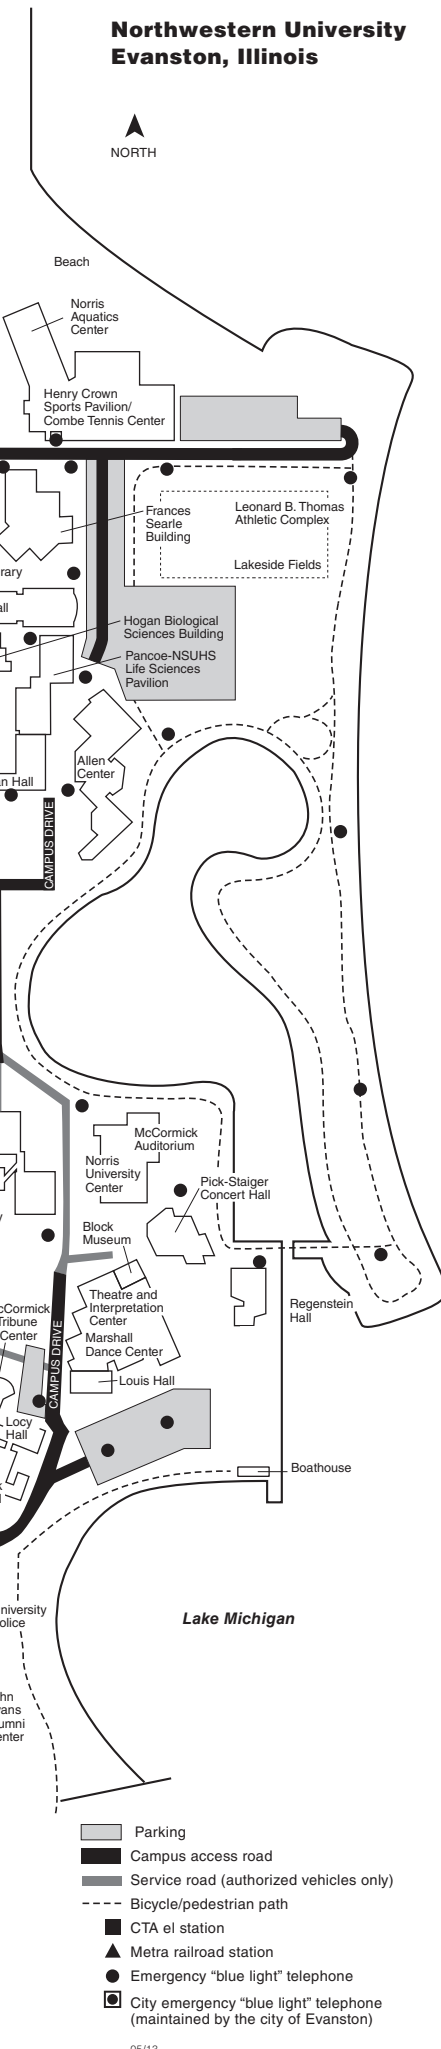

- Parking
- Campus access road
- Service road (authorized vehicles only)
- - - Bicycle/pedestrian path
- CTA el station
- Metra railroad station
- Emergency "blue light" telephone
- City emergency "blue light" telephone (maintained by the city of Evanston)