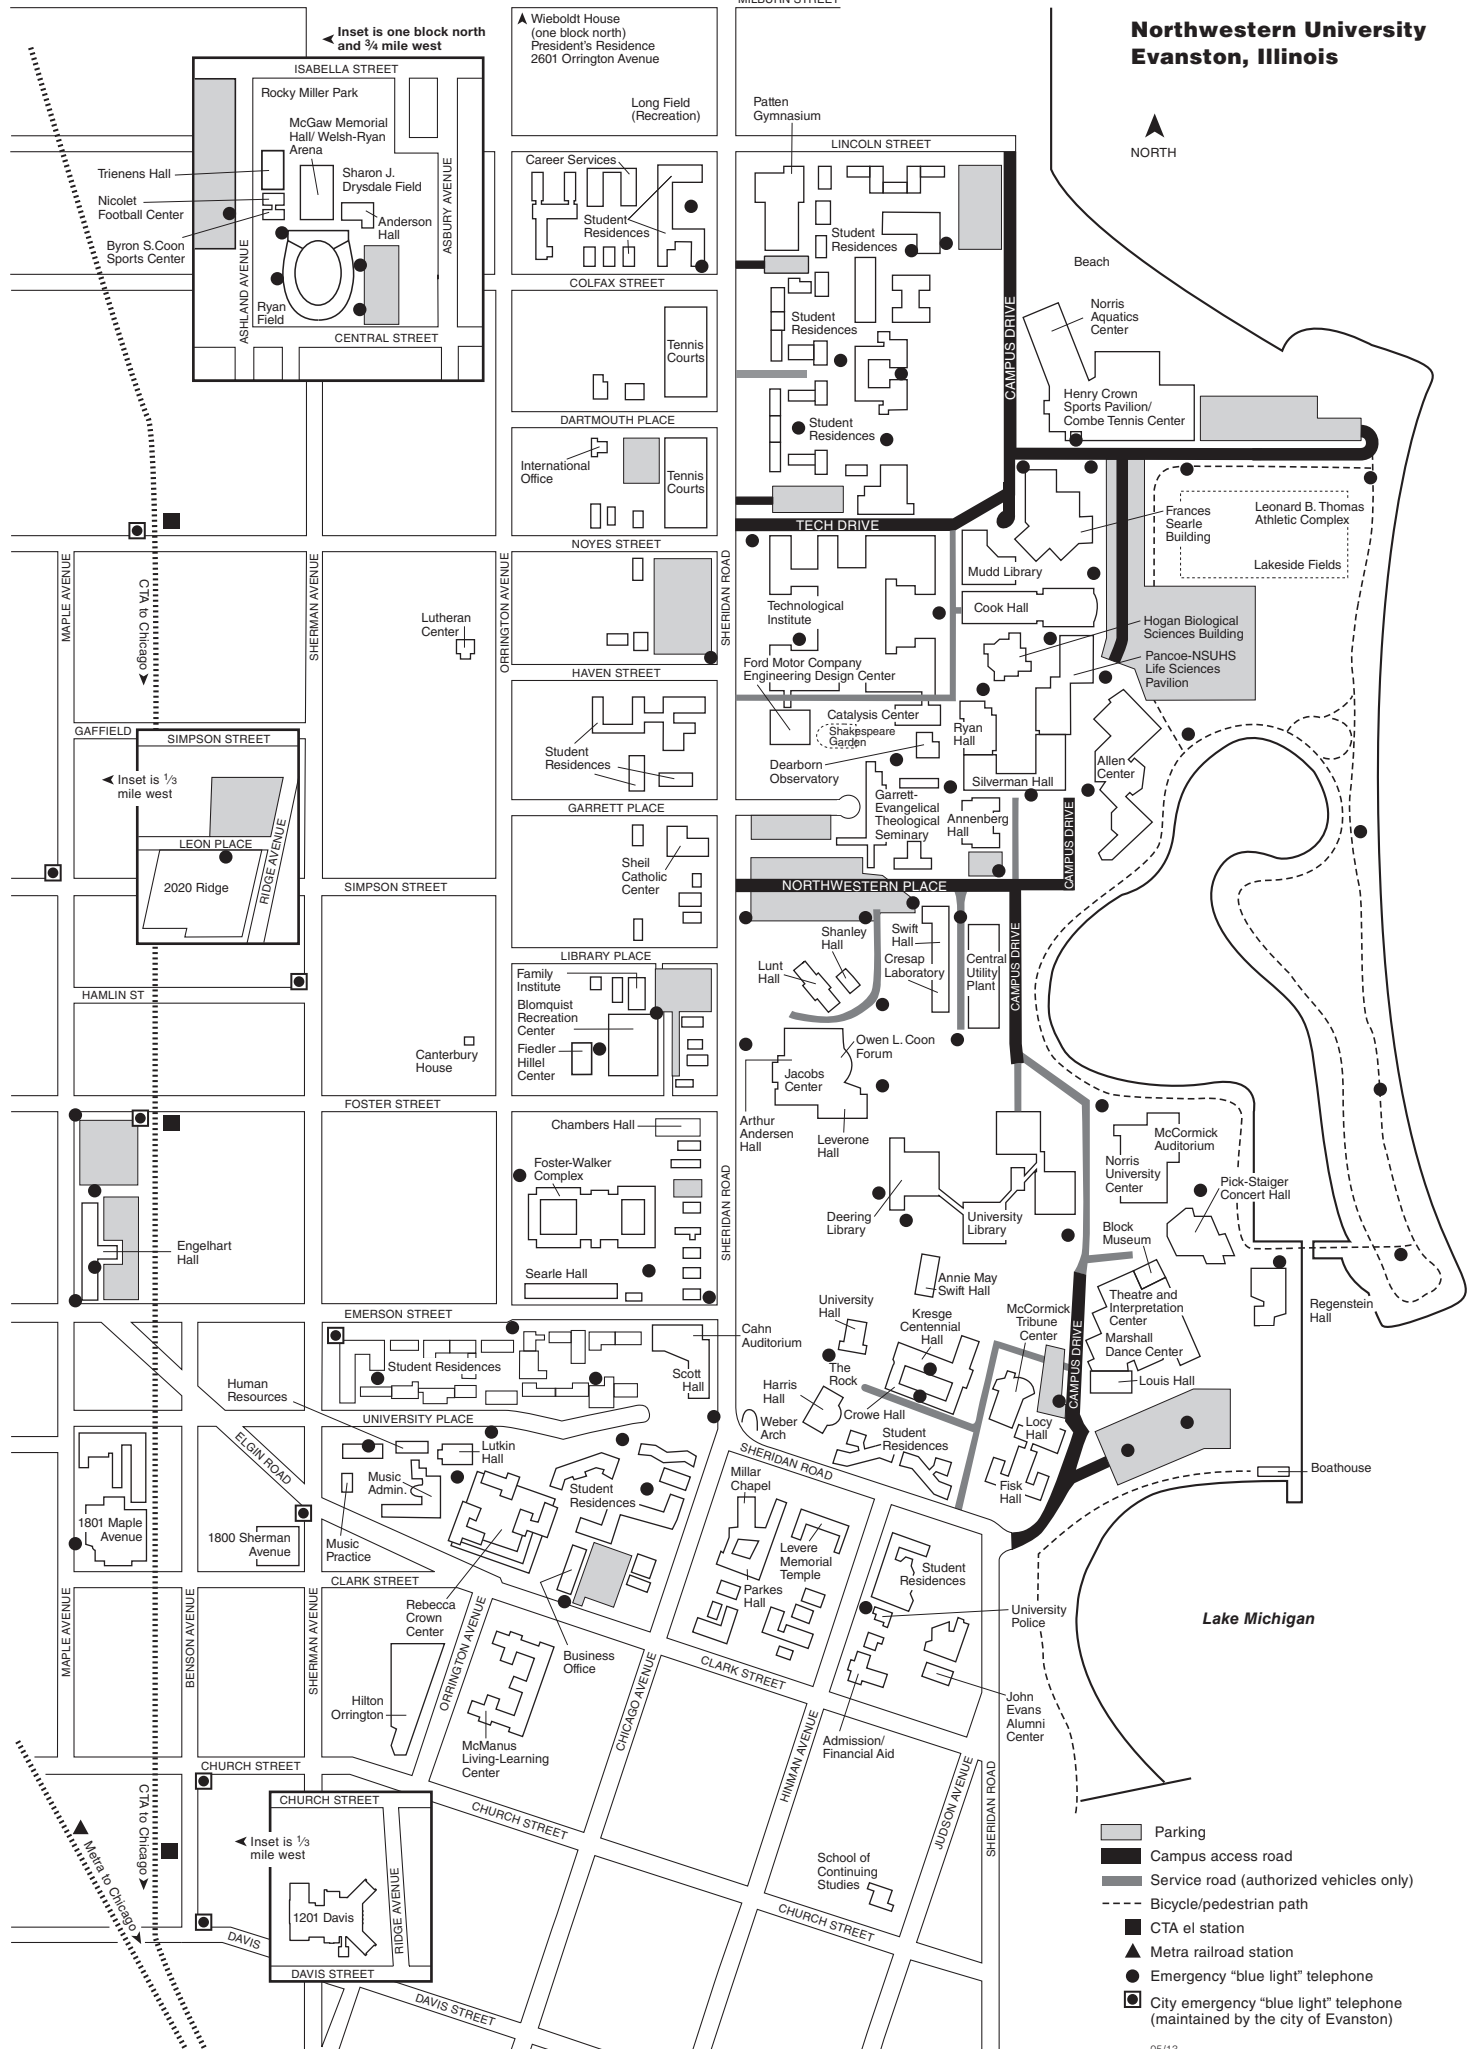

Northwestern University Evanston, Illinois

▲ Wieboldt House
(one block north)
President's Residence
2601 Orrington Avenue

◀ Inset is one block north
and 3/4 mile west

Trienens Hall
Nicolet
Football Center
Byron S. Coon
Sports Center

ISABELLA STREET
Rocky Miller Park
McGaw Memorial
Hall/ Welsh-Ryan
Arena
Sharon J.
Drysdale Field
Anderson
Hall
Ryan Field
CENTRAL STREET
ASHLAND AVENUE
ASBURY AVENUE

Career Services
Student
Residences
COLFAX STREET

HAMLIN ST
SIMPSON STREET

Engelhart
Hall
FOSTER STREET

1801 Maple
Avenue
1800 Sherman
Avenue
ELGIN ROAD

1801 Maple
Avenue
1800 Sherman
Avenue
ELGIN ROAD

1801 Maple
Avenue
1800 Sherman
Avenue
ELGIN ROAD

1801 Maple
Avenue
1800 Sherman
Avenue
ELGIN ROAD

NORTHWESTERN PLACE
Shanley Hall
Swift Hall
Cresap
Laboratory
Central
Utility Plant
Lunt Hall

Arthur
Andersen
Hall
Leverone Hall
Deering
Library
University
Library
Owen L. Coon
Forum

McCormick
Auditorium
Norris
University
Center
Pick-Staiger
Concert Hall
Block
Museum
Theatre and
Interpretation
Center
Marshall
Dance Center
Louis Hall